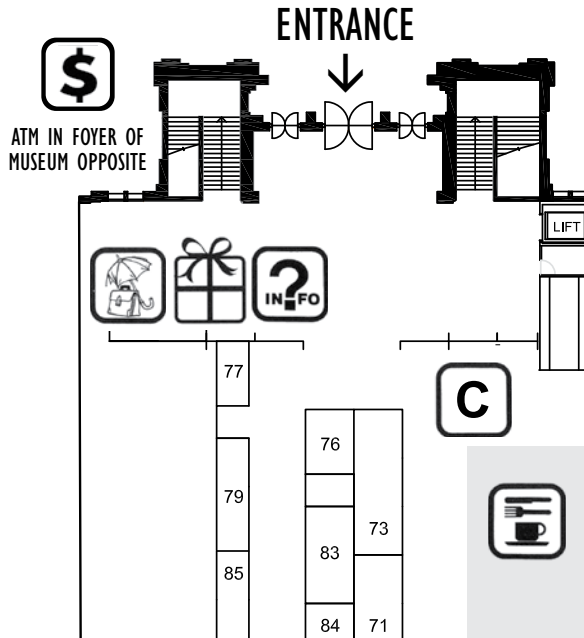

# craftexpo

Fresh. Fun. All your favourites.

**OCTOBER 8-11, 2009**

Royal Exhibition Building, Melbourne

Click on [craftexpo.net.au](http://craftexpo.net.au)

## Legend

-  GIFT SHOP
-  TOILETS
-  CLOAKROOM
-  COMPETITION AREA
-  FIRST AID SECURITY ORGANISER'S OFFICE
-  ATM
-  CAFE

For information on exhibiting in any of our craft events, contact us today for a comprehensive brochure.